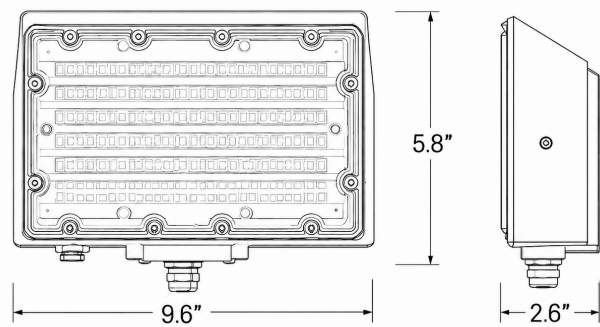

85681-SU

LFX/FL/MMW/SCT/PC/G3

Flood Light Fixture 40W/50/60W/80W 120-277V 0-10V
Dimming 30K/40K/50K Photocell

Add Ons

Knuckle Mount Bracket
85682-SU

Trunion Bracket
85683-SU

Project: _____
Type: _____
Catalog #: _____
Date: _____
Comments: _____

Technical Specifications

Photometrics

Lumen	12000
Emitted Color	CCT Selectable
Color Temp	30K/40K/50K
Color Rendering Index (CRI)	80
Beam Spread	7H6V
Lifespan	50000

Electrical

Watt	80W/60W/50W/40W
Input Voltage	100-277
Power Factor	≥0.90
Dimmable	0-10V

Ratings / Certifications

Safety Certification	UL -Wet Location
Operating Temperature	-40°F to 113°F
Warranty	5 Years

Construction

Fixture Material	Die-Cast Magnesium
Fixture Finish	Bronze
Lens Material	PC
Lens Finish	Clear
Cord Length	15.75"
Mounting	OT - Other
Usage	Outdoor