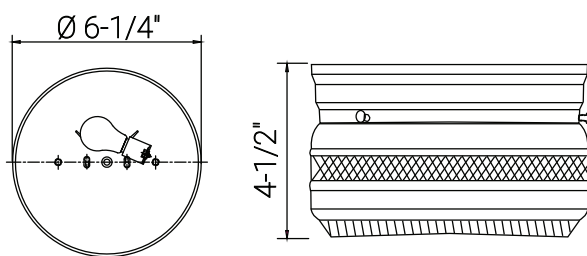

# 04425-SU

**sunlite**

KIT6/CH

KIT6/CH INCH 1LITE DRUM FIX SUNLITE

Project: \_\_\_\_\_  
Type: \_\_\_\_\_  
Catalog #: \_\_\_\_\_  
Date: \_\_\_\_\_  
Comments: \_\_\_\_\_

## Technical Specifications