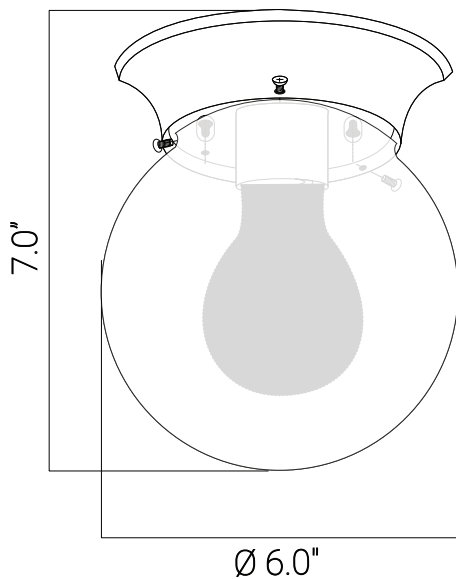

04455-SU

sunlite

GLO6/WH

GLO6/WH WHITE GLOBE FIXTURE SUNLITE

Project: _____
Type: _____
Catalog #: _____
Date: _____
Comments: _____

Technical Specifications

Electrical

Max Wattage	60
Base	E26
Volts	120
Number Of Lights	1
Bulb Included	False
Application	Residential