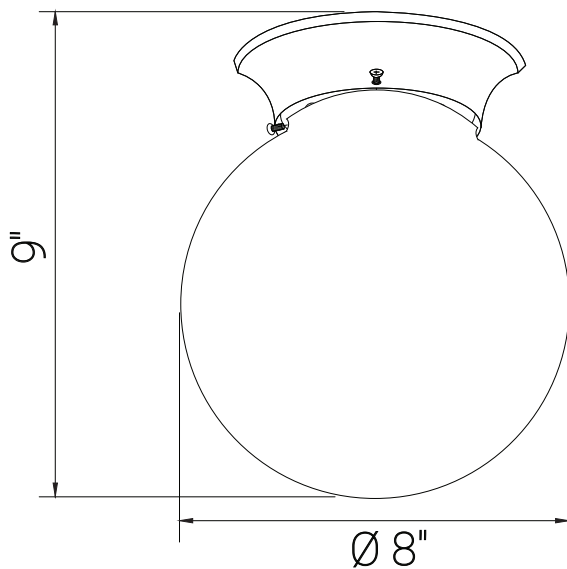

04477-SU

sunlite

GLO8/PB/GU24/1-18/ES

GLO8/PB/GU24/1-18/ES BRASS 18W GLOBE ES FIX SUN

Project: _____
Type: _____
Catalog #: _____
Date: _____
Comments: _____

Technical Specifications

Electrical

Max Wattage	18
Base	GU24
Volts	120
Number Of Lights	1
Bulb Included	True
Application	Residential