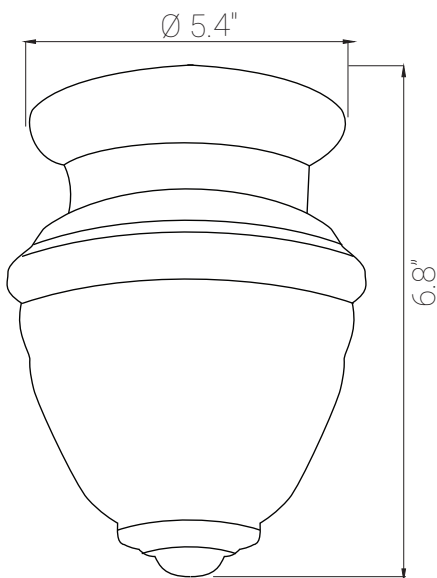

# 04501-SU

**sunlite**

PINE3/4/GU24/1-18/ES

PINE3/4/GU24/1-18/ES 18W ES PINEAPPLE FIXTURE SUN

Project: \_\_\_\_\_  
Type: \_\_\_\_\_  
Catalog #: \_\_\_\_\_  
Date: \_\_\_\_\_  
Comments: \_\_\_\_\_