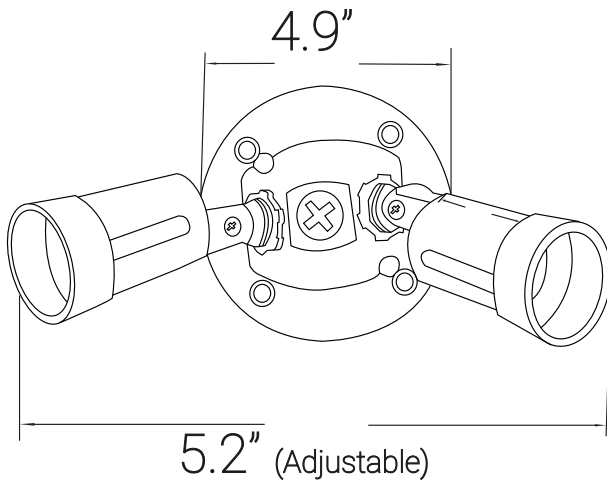

# 04918-SU

PL2HWH

Two Lamp Wall Mount Floodlight Industrial Fixture, 60 Watts Max, 2 Medium Base Sockets (E26), 120 Volts, Outdoor, UL Listed, For Carport, Garage & Entryways

Project: \_\_\_\_\_  
Type: \_\_\_\_\_  
Catalog #: \_\_\_\_\_  
Date: \_\_\_\_\_  
Comments: \_\_\_\_\_

## Technical Specifications