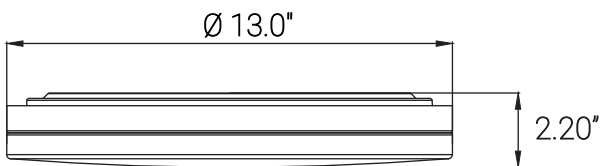

87768-SU

LFX/SCF/13"/21W/SCT

LED 13 Inch Slim Flushmount Ceiling Light Fixture, 21 Watts (100W Equivalent), 1450 Lumens, Adjustable 5 CCT 2700K-5000K, 120V, Dimmable, 50,000 Hour Lifespan, Brushed Aluminum

Project: _____
Type: _____
Catalog #: _____
Date: _____
Comments: _____

Technical Specifications

Photometrics

Lumen	1450
Emitted Color	CCT Selectable
Color Temp	27K/30K/35K/40K/50K
Color Rendering Index (CRI)	80
Beam Angle	
Lifespan	50000