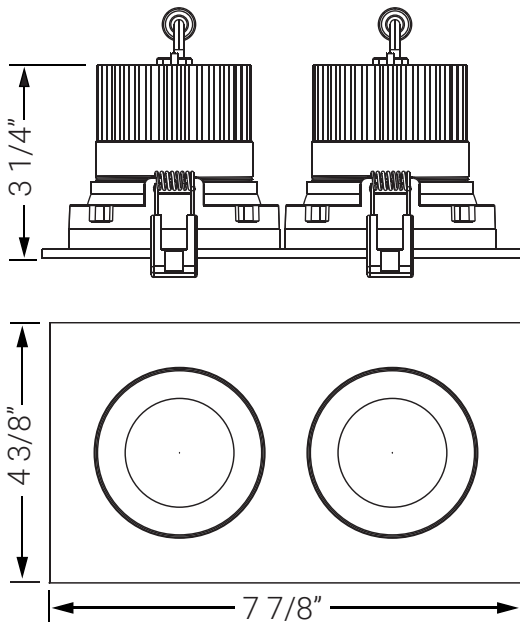

# 08594-SU

LFX/GDL/2L/3.5R/24W/90CRI/5SCT/BK

2 Light Regressed Round Gimbal Downlight 90CRI 120V Dimmable 27K-50K Black

Project: \_\_\_\_\_  
Type: \_\_\_\_\_  
Catalog #: \_\_\_\_\_  
Date: \_\_\_\_\_  
Comments: \_\_\_\_\_

## Technical Specifications