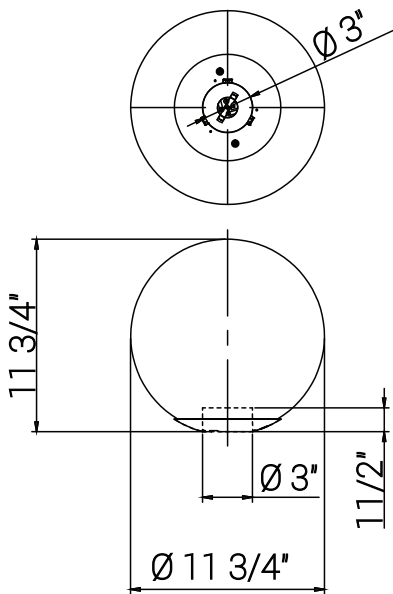

41320-SU

sunlite

DOD/12GL/BK/WH/MED

12" Decorative Outdoor Globe Post Mount Fixture, Medium Base (E26) Socket, Mounts on 3" Post (Not Included), UL Listed, White Globe, Black Base

Project: _____
Type: _____
Catalog #: _____
Date: _____
Comments: _____

Technical Specifications

Electrical

| | |
|------------------|------------|
| Max Wattage | 100 |
| Base | E26 |
| Volts | 120 |
| Number Of Lights | 1 |
| Bulb Included | FALSE |
| Application | Commercial |