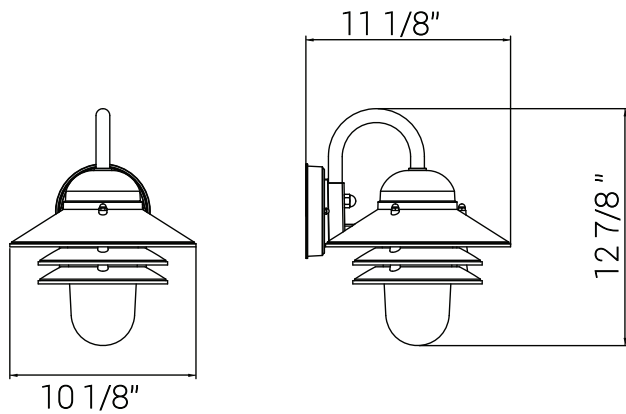

# 41370-SU

**sunlite**

DOD/NC/BK/CL/MED

Nautical Style Outdoor Wall Fixture, Medium Base Socket (E26),  
Weatherproof Polycarbonate, Prismatic Acrylic Lens, Made in  
the USA, UL Listed, Black Finish

Project: \_\_\_\_\_  
Type: \_\_\_\_\_  
Catalog #: \_\_\_\_\_  
Date: \_\_\_\_\_  
Comments: \_\_\_\_\_