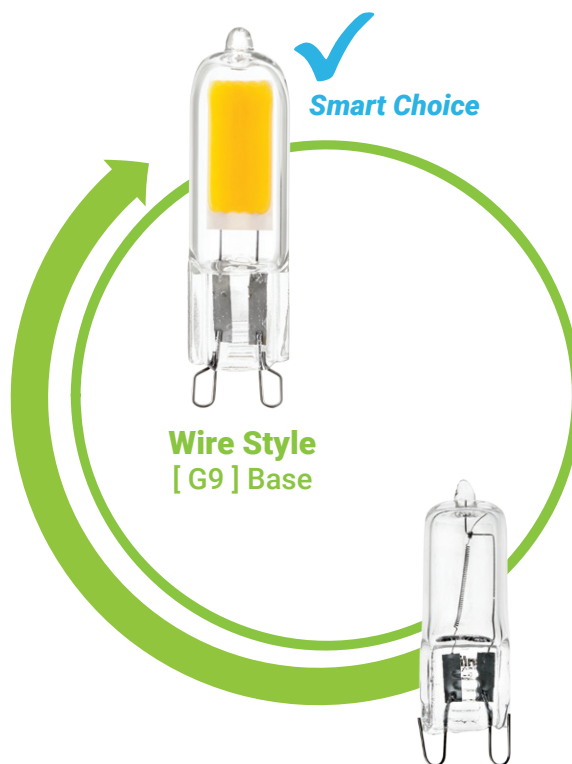

Halogen Replacement

LED Bi-Pin COB

Suitable

Chandeliers

Kitchen
Pendant Fixtures

Bathroom Vanity
Light Fixtures

✓
Smart Choice

2-Pin
[G4] Base

**Switching to LED Bulbs
Save 90% Electricity**

25Watts
Equivalent

1.5Watts | 200 Lumens
25,000 Hours

Item # 80861-SU
12V | 3000K | Warm white

25Watts
Equivalent

2Watts | 200 Lumens
15,000 Hours

Item # 80811-SU
120V | 3000K | Warm white

Item # 80812-SU
120V | 5000K | Super white

40Watts
Equivalent

3Watts | 400 Lumens
15,000 Hours

Item # 80813-SU
120V | 3000K | Warm white

Item # 80814-SU
120V | 5000K | Super white

✓
Smart Choice

Wire Style
[G9] Base