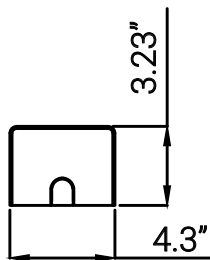

82117-SU

SF/WR4/LN/24/MW/93S/MV/WH/EM

SF/WR4/LN/24/MW/93S/MV/WH/EM 24" Linear Fixture, Selectable CCT and Wattage with 4W EM Backup

Project: _____
Type: _____
Catalog #: _____
Date: _____
Comments: _____

Technical Specifications

Photometrics

Lumen	1150/1725/2070
Emitted Color	CCT Selectable
Color Temp	30K/40K/50K
Color Rendering Index (CRI)	90
Beam Spread	130x110
Lifespan	50000

Electrical

Watt	10/15/2018
Input Voltage	120-277
Power Factor	0.9
Dimmable	0-10V Low Voltage