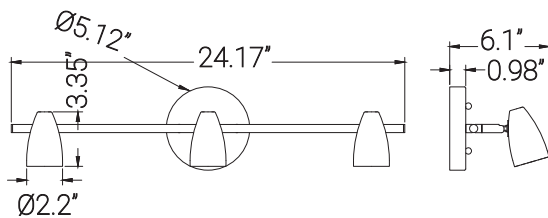

45065-SU

FIX/TRL/3H/24"/BN

FIX/TRL/3H/24"/BN Straight Track Light Fixture 3 Heads 24"
GU10 Base Brushed Nickel

Project: _____
Type: _____
Catalog #: _____
Date: _____
Comments: _____

Technical Specifications

Electrical

Max Wattage	50W
Base	GU10
Volts	120
Number Of Lights	3
Bulb Included	False
Application	Architectural

Ratings / Certifications

Safety Certification	FALSE
Use Location	Indoor
Fixture Technology	Non LED
Warranty	2 Years