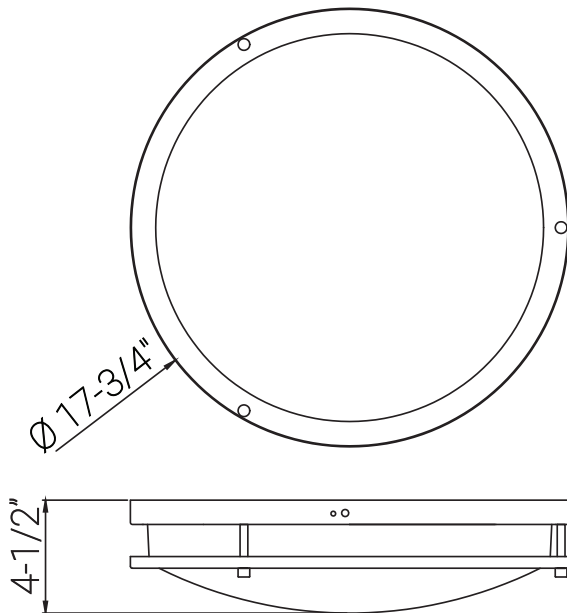

# 45563-SU

**sunlite**

LFX/DC018/BN/28W/30K/EM

LFX/DC018/BN/28W/D/30K/EM LED 28W 18" Decorative Brushed Nickel Ceiling Light Fixtures With Emergency Back Up, 3000K Warm White Light

Project: \_\_\_\_\_  
Type: \_\_\_\_\_  
Catalog #: \_\_\_\_\_  
Date: \_\_\_\_\_  
Comments: \_\_\_\_\_

## Technical Specifications