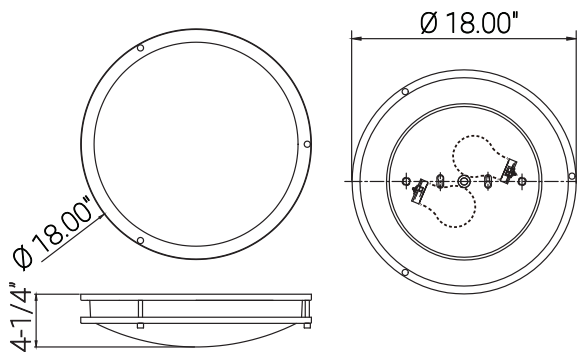

45585-SU

DC018/E/SN

DC018/E/SN 18" 2-23W GU24 SATIN NICKEL ES FIX SUN

Project: _____
Type: _____
Catalog #: _____
Date: _____
Comments: _____

Technical Specifications

Electrical

Max Wattage	23
Base	GU24
Volts	120
Number Of Lights	2
Bulb Included	False
Application	Residential

Ratings / Certifications

Safety Certification	UL Listed
Use Location	Indoor
Fixture Technology	Non LED
Warranty	2 Years

Construction

Fixture Material	Metal & Acrylic
Fixture Finish	Satin Nickel
Lens Material	N/A
Lens Finish	White
Shape	Round
Mounting	Surface