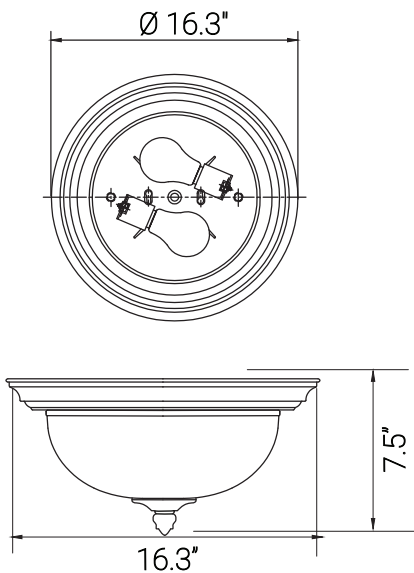

46000-SU

sunlite[®]

S1000A

S1000A 15" DOME WEATHERED BRONZE FIX ALABASTER SUN

Project: _____
Type: _____
Catalog #: _____
Date: _____
Comments: _____

Technical Specifications

Electrical

Max Wattage	60
Base	E26
Volts	120
Number Of Lights	3
Bulb Included	False
Application	Residential