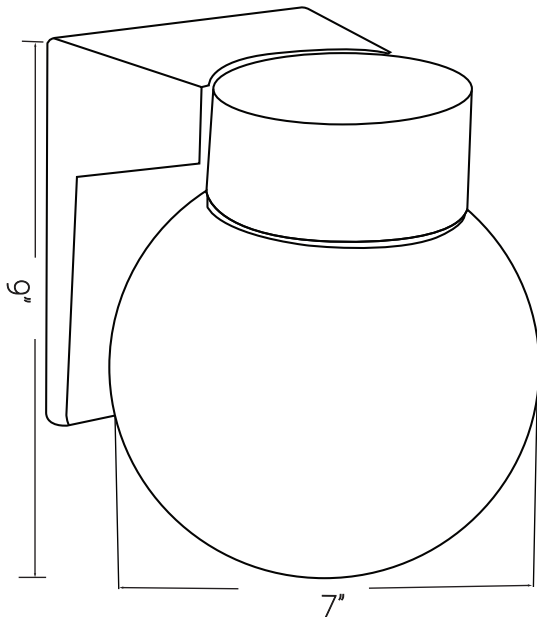

47000-SU

sunlite

ODI1000

Globe Style Outdoor Fixture, 60 Watts Max, Medium Base Socket (E26), 120 Volts, Outdoor, UL Listed, Black, For Residential & Commercial Use

Project: _____
Type: _____
Catalog #: _____
Date: _____
Comments: _____

Construction

Fixture Material	Metal & Glass
Fixture Finish	Black
Lens Material	Glass
Lens Finish	White
Shape	Globe
Mounting	Wall