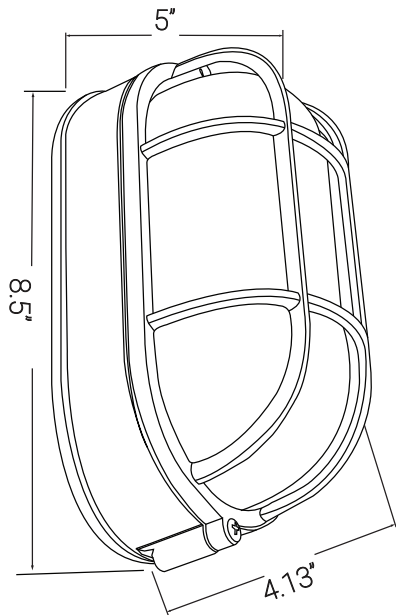

47020-SU

sunlite

ODI1020

Oval Wall Mount Outdoor Fixture, 60 Watts Max, 120 Volts, Outdoor, UL Listed, Black, For Carport, Commercial & Garage

Project: _____
Type: _____
Catalog #: _____
Date: _____
Comments: _____