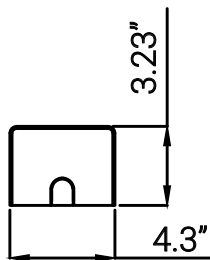

82118-SU

sunlite

SF/WR4/LN/24/MW/93S/MV/WH/BLS/EM

SF/WR4/LN/24/MW/93S/MV/WH/BLS/EM 24" Linear Fixture, Selectable CCT and Wattage with BLS and EM

Project: _____
Type: _____
Catalog #: _____
Date: _____
Comments: _____

Technical Specifications

Photometrics

Lumen	1150/1725/2070
Emitted Color	CCT Selectable
Color Temp	30K/40K/50K
Color Rendering Index (CRI)	90
Beam Spread	130x110
Lifespan	50000

Electrical

Watt	10/15/2018
Input Voltage	120-277
Power Factor	0.9
Dimmable	0-10V Low Voltage