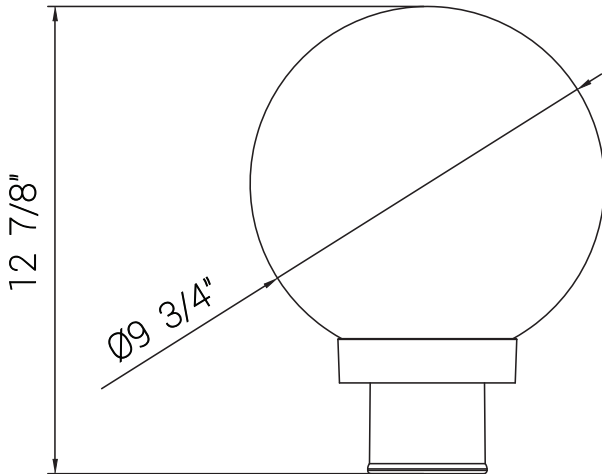

47242-SU

DOD/10GL/BK/WH/MED

Decorative Outdoor Twist Lock Globe Polycarbonate Post Fixture, Black Finish, White Lens, 3" Post Mount (not included)

Project: _____
Type: _____
Catalog #: _____
Date: _____
Comments: _____

Technical Specifications

Electrical

Max Wattage	60
Base	E26
Volts	120
Number Of Lights	1
Bulb Included	FALSE
Application	Residential

Ratings / Certifications

Safety Certification	ETL Listed - Wet Location
Use Location	Outdoor
Fixture Technology	Incandescent
Warranty	3 Years