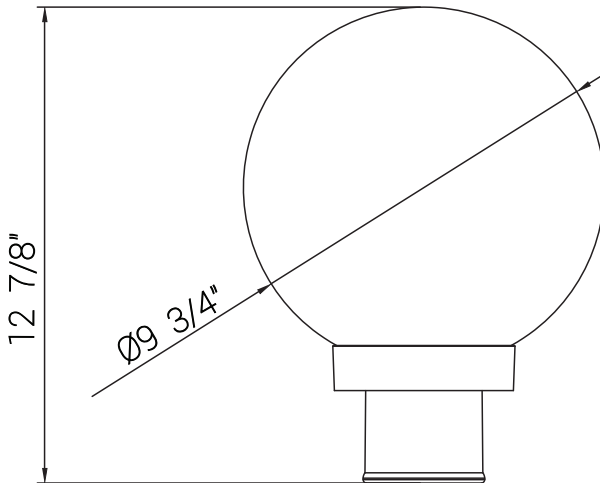

47244-SU

DOD/10GL/WH/WH/MED

Decorative Outdoor Twist Lock Globe Polycarbonate Post Fixture, White Finish, White Lens, 3" Post Mount (not included)

Project: _____
Type: _____
Catalog #: _____
Date: _____
Comments: _____

Technical Specifications

Electrical

Max Wattage	60
Base	E26
Volts	120
Number Of Lights	1
Bulb Included	FALSE
Application	Residential

Ratings / Certifications

Safety Certification	ETL Listed - Wet Location
Use Location	Outdoor
Fixture Technology	Incandescent
Warranty	3 Years