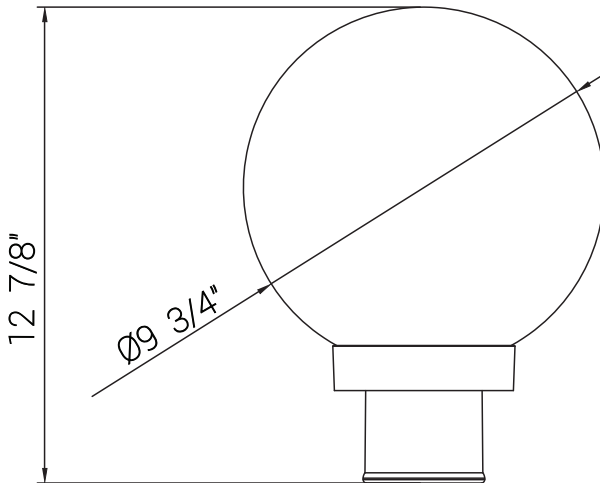

# 47246-SU

DOD/10GL/BK/CL/MED

Decorative Outdoor Twist Lock Globe Polycarbonate Post Fixture, Black Finish, Clear Prismatic Lens, 3" Post Mount (not included)

Project: \_\_\_\_\_  
Type: \_\_\_\_\_  
Catalog #: \_\_\_\_\_  
Date: \_\_\_\_\_  
Comments: \_\_\_\_\_