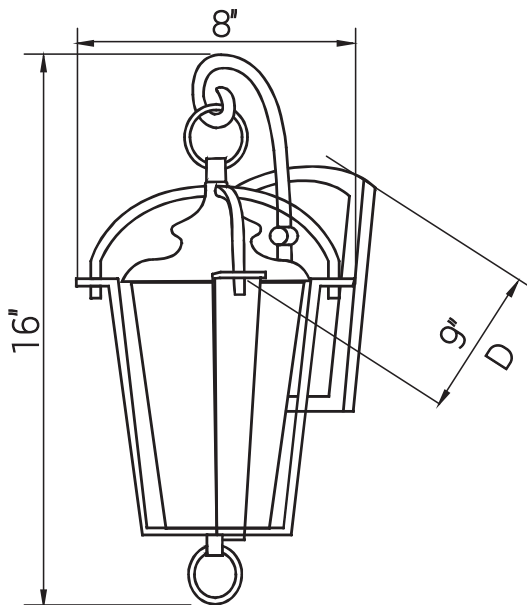

49026-SU

LFX/DOD/L/8/15W/30K

LED 8" Outdoor Lantern Wall Mounted Light Fixture, 15 Watts (60W=), 500 Lumens, 3000K Warm White, 120 Volts, ETL Listed, Copper Bronze Finish, For Residential & Commercial Use

Project: _____
Type: _____
Catalog #: _____
Date: _____
Comments: _____

Technical Specifications

Photometrics

Lumen	500
Emitted Color	Warm White
Color Temp	3000K
Color Rendering Index (CRI)	81+
Beam Spread	120°
Lifespan	35000

Electrical

Watt	15
Input Voltage	120
Power Factor	0.9
Dimmable	Not Dimmable

Ratings / Certifications

Safety Certification	ETL Listed - Wet Location
Operating Temperature	
Warranty	5 Years

Construction

Fixture Material	Steel
Fixture Finish	Copper Bronze
Lens Material	
Lens Finish	Amber
Shape	Lantern
Mounting	Wall
Usage	Outdoor