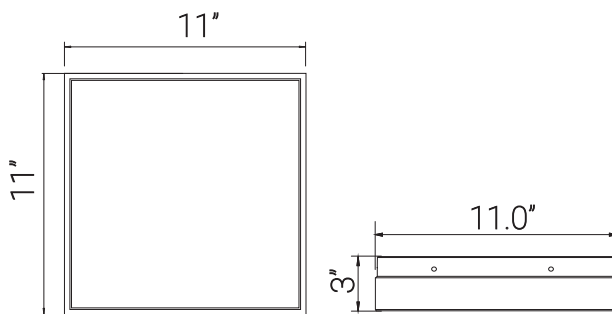

# 49096-SU

**sunlite**

LFX/S/GL/20W/BN/30K

LED 12" Modern Square Flush Mount Ceiling Light Fixture 20 Watts, (100W Equivalent), 1000 Lumens, Dimmable, Brushed Nickel Finish, ETL Listed for Damp Location, 30K-Warm White