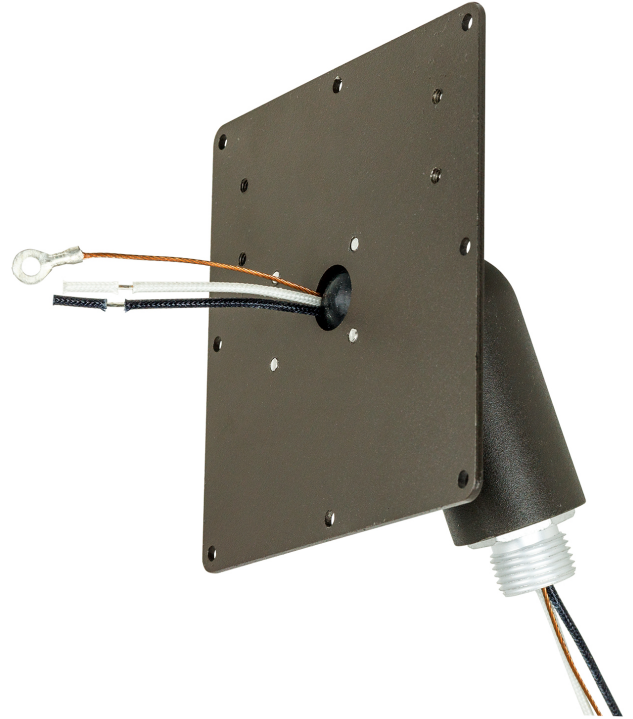

Sunlite KNUCKLE Fixture Accessory

DESCRIPTION:

This slim profile light fixture accessory is designed to facilitate Sunlite's 49105-SU operations

FEATURES:

-
-
-
-
-

SPECIFICATIONS:

Product Data

Case Unit Rate