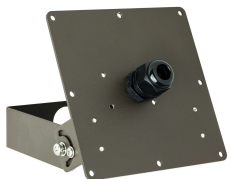

## Sunlite BRACKET Fixture Accessory

**DESCRIPTION:**

*This slim profile light fixture accessory is designed to facilitate Sunlite's 49105-SU operations*

**FEATURES:**

- 
- 
- 
- 
- 