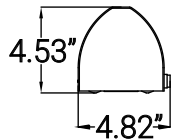

# 49109-SU

**sunlite**

LFX/BL/20W-40W/30K

LED Linear 48" Overbed Wall Light Fixture, 22W-44W, 3-Way Switching (Up/Down/Both), 2100/4200 Lumens, 50,000 Hour Life Span, UL Listed, 3000K-Warm White

Project: \_\_\_\_\_  
Type: \_\_\_\_\_  
Catalog #: \_\_\_\_\_  
Date: \_\_\_\_\_  
Comments: \_\_\_\_\_