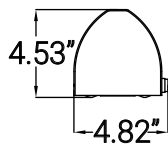

49110-SU

sunlite

LFX/BL/20W-40W/40K

64 Watt LED Lamp Cool White

Project: _____
Type: _____
Catalog #: _____
Date: _____
Comments: _____