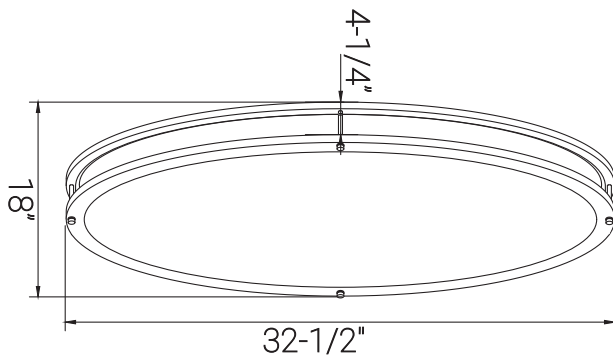

# 49176-SU

LFX/DCO32/OVAL/BN/35W/SCT

32" Oval Double Band Trim Flush Mount Light Fixture, 35 Watts, 3000 Lumens, Color Selectable 30K/40K/50K, Dimmable, ETL Listed, Energy Star, Brushed Nickel, For Residential & Office Use