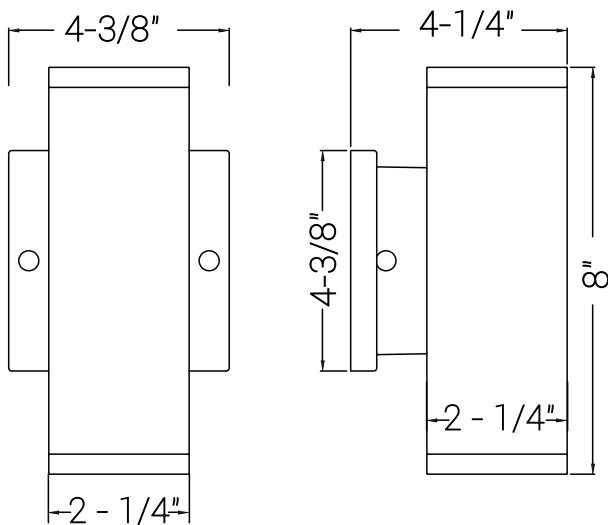

# 49205-SU

LFX/DOD/T/8/24W/3SCT/BN

8-Inch LED Outdoor Tubular Wall Sconce Light Fixture, 24W, 1800 Lumens, Color Selectable 30K/40K/50K, Dimmable, ETL Listed, Up & Down Lighting, Brushed Nickel, Residential, Commercial Use

## Technical Specifications