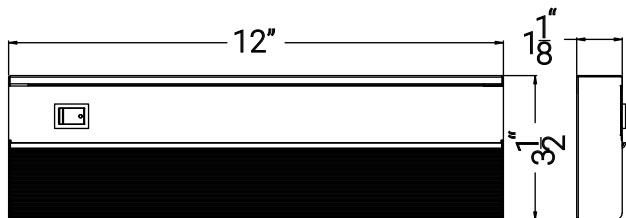

53076-SU

LFX/UC/HW/30K/90CRI/BK

12-Inch LED Undercabinet Hardwired Fixture, 8 Watts(40W=), 400 Lumens, 3000K Warm White, Dimmable, 90 CRI, ETL Listed, Black, For Residential & Commercial Use

Project: _____
Type: _____
Catalog #: _____
Date: _____
Comments: _____

Technical Specifications

Photometrics

Lumen	400
Emitted Color	Warm White
Color Temp	3000K
Color Rendering Index (CRI)	90
Beam Spread	120°
Lifespan	50000

Electrical

Watt	8
Input Voltage	120
Power Factor	0.9
Dimmable	Forward Phase (Triac or Incandescent)