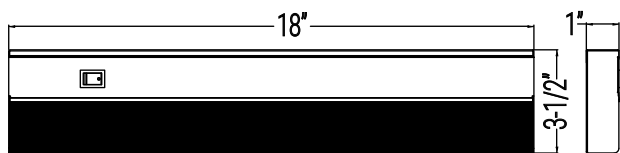

53079-SU

LFX/UC/10W/18"/90CRI/SCT/WH

18-Inch LED Under Cabinet Hardwired Light Fixture, 10 Watts (60W=), 600 Lumens, Color Selectable 30K/40K/50K, Dimmable, 90 CRI, ETL Listed, White, For Residential & Commercial Use

Project: _____
Type: _____
Catalog #: _____
Date: _____
Comments: _____

Technical Specifications

Photometrics

Lumen	600
Emitted Color	CCT Selectable
Color Temp	30K/40K/50K
Color Rendering Index (CRI)	90
Beam Spread	120°
Lifespan	50000