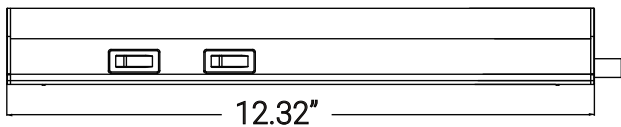

53107-SU

LFX/UC/12"/5W/SCT

LED 12 Inch Linkable Under Cabinet Light Fixture, 5 Watts, 120 Volts, 500 Lumens, Plug-In, Adjustable 3 CCT 3000K-5000K, 50,000 Hour Lifespan, ETL listed, Kitchen, Bathrooms, & Shelves

Project: _____
Type: _____
Catalog #: _____
Date: _____
Comments: _____

Technical Specifications

Photometrics

Lumen	500
Emitted Color	CCT Selectable
Color Temp	30K/40K/50K
Color Rendering Index (CRI)	80
Beam Spread	
Lifespan	50000