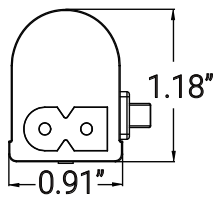

53107-SU

LFX/UC/12"/5W/SCT

LED 12 Inch Linkable Under Cabinet Light Fixture, 5 Watts, 120 Volts, 500 Lumens, Plug-In, Adjustable 3 CCT 3000K-5000K, 50,000 Hour Lifespan, ETL listed, Kitchen, Bathrooms, & Shelves

Project: _____
Type: _____
Catalog #: _____
Date: _____
Comments: _____

Technical Specifications

Photometrics

Lumen	500
Emitted Color	CCT Selectable
Color Temp	30K/40K/50K
Color Rendering Index (CRI)	80
Beam Spread	
Lifespan	50000

Electrical

Watt	5
Input Voltage	120
Power Factor	
Dimmable	Not Dimmable

Ratings / Certifications

Safety Certification	FALSE
DLC	FALSE
Operating Temperature	N/A
Warranty	5 Years

Construction

Fixture Material	Aluminum & PC
Fixture Finish	White
Lens Material	
Lens Finish	Frosted
Shape	Linear
Mounting	Under Cabinet