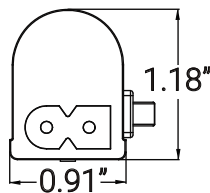

53109-SU

LFX/UC/34"/12W/SCT

LED 34 Inch Linkable Under Cabinet Light Fixture, 12 Watts, 120 Volts, 1200 Lumens, Plug-In, Adjustable 3 CCT 3000K-5000K, 50,000 Hour Lifespan, ETL listed, Kitchen, Bathrooms, & Shelves

Project: _____
Type: _____
Catalog #: _____
Date: _____
Comments: _____

Technical Specifications

Photometrics

Lumen	1200
Emitted Color	CCT Selectable
Color Temp	30K/40K/50K
Color Rendering Index (CRI)	80
Beam Spread	
Lifespan	50000

Electrical

Watt	12
Input Voltage	120
Power Factor	
Dimmable	Not Dimmable

Ratings / Certifications

Safety Certification	FALSE
DLC	FALSE
Operating Temperature	5°F - 131°F
Warranty	5 Years

Construction

Fixture Material	Aluminum & PC
Fixture Finish	White
Lens Material	
Lens Finish	Frosted
Shape	Linear
Mounting	Under Cabinet