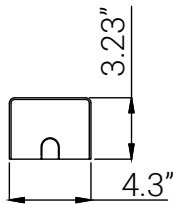

82125-SU

SF/WR4/LN/48/MW/93S/MV/WH/EM

SF/WR4/LN/48/MW/93S/MV/WH/EM 48" Linear Fixture, Selectable CCT and Wattage with 8W EM Backup

Project: _____
Type: _____
Catalog #: _____
Date: _____
Comments: _____

Technical Specifications

Photometrics

Lumen	2300/3220/4140
Emitted Color	CCT Selectable
Color Temp	30K/40K/50K
Color Rendering Index (CRI)	90
Beam Spread	130x110
Lifespan	50000

Electrical

Watt	20/28/36
Input Voltage	120-277
Power Factor	0.9
Dimmable	0-10V Low Voltage