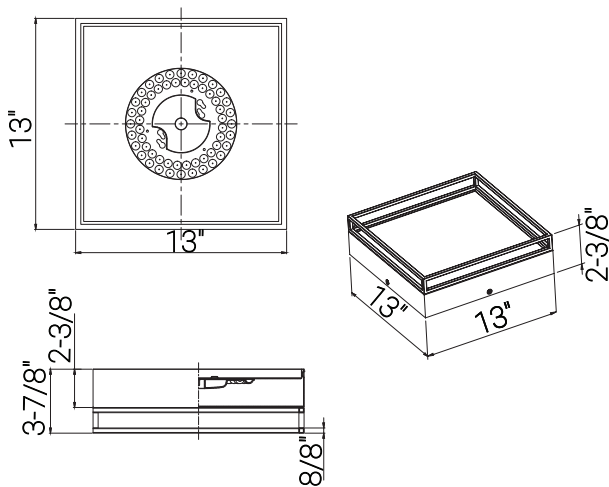

81042-SU

LFX/DDS/13"/20W/SCT/BK/GD

13-Inch LED Double Square Decorative Ceiling Light Fixture, 20W (100W=), 1000 Lmns, Color Selectable 30K/40K/50K, Dimmable, ETL Listed, Black & Gold, For Residential & Commercial Use

Project: _____
Type: _____
Catalog #: _____
Date: _____
Comments: _____

Technical Specifications

Photometrics

Lumen	1000
Emitted Color	CCT Selectable
Color Temp	30K/40K/50K
Color Rendering Index (CRI)	80
Beam Angle	120°
Lifespan	50000