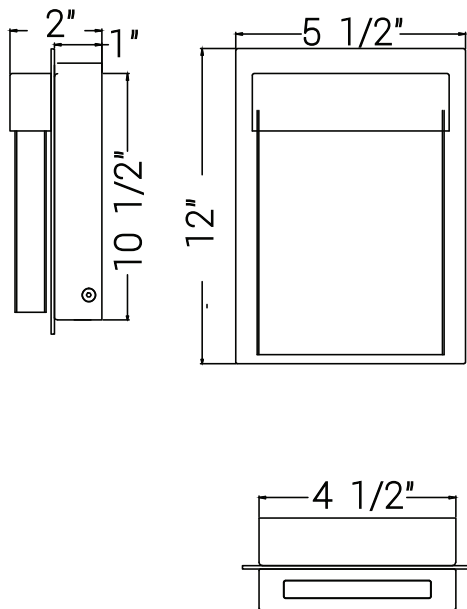

# 81046-SU

LFX/CONT/WS/SEEDY/7"/11W/30K/BK

7-Inch LED Outdoor Downlight Wall Sconce, Clear Acrylic Panel, 11 Watts, 600 Lumens, 3000K Warm White, Dimmable, ETL Listed, Black, For Residential & Commercial Use