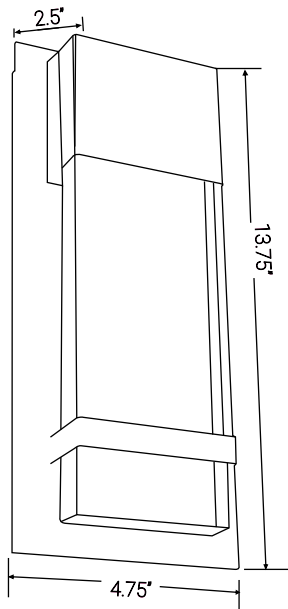

81047-SU

LFX/INN/WS/SEEDY/5"/12W/SCT/BK

LED Outdoor Raindrop Wall Sconce Light Fixture, 12 Watts (60W=), 600 Lumens, Color Selectable 30K/40K/50K, Dimmable, 120 Volts, ETL Listed, Black, For Patios, Garage & Entryway Use