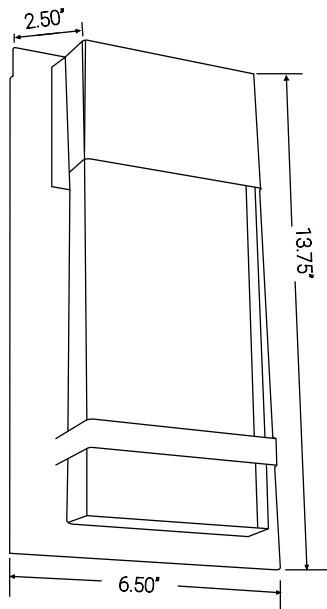

81051-SU

LFX/INN/WS/SEEDY/6.5"/12W/SCT/BK

6.5-Inch LED Outdoor Raindrop Wall Sconce Light Fixture, 12 Watts (60W=), 600 Lumens, Color Selectable 30K/40K/50K, Dimmable, 120V, ETL Listed, Black, For Patios, Garage & Entryway Use

Project: _____
Type: _____
Catalog #: _____
Date: _____
Comments: _____

Technical Specifications

Photometrics

Lumen	600
Emitted Color	CCT Selectable
Color Temp	30K/40K/50K
Color Rendering Index (CRI)	80+
Beam Spread	
Lifespan	50000