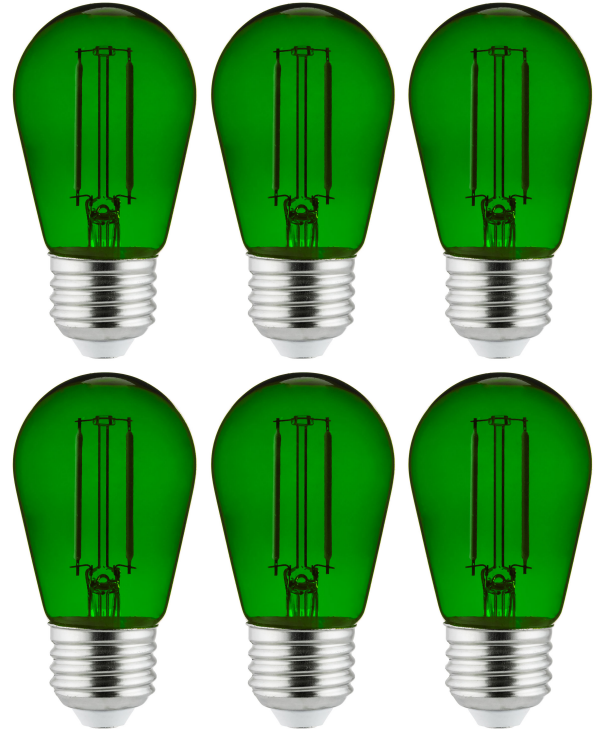

### Sunlite 40974 LED Filament S14 Sign 2-Watt Transparent Dimmable Light Bulb Green 6 Pack

Filament Colored Series

#### DESCRIPTION:

Shop Sunlite for all of your s14 string light and sign light bulbs! This line of LED s14 bulbs have a sleek transparent Edison look with glass colored in amber, black, blue, green, orange, purple, red and yellow. These colored string light bulbs will add a great colorful and fun look when paired together or a beautiful themed look when all one color.

#### FEATURES:

- Sunlite's LED filament transparent sign bulb combines vintage elegance with the latest in LED technology. It produces a beautiful bright light while saving energy.
- Its clear glass bulb and beautiful sign design will complete any chandelier, wall sconce or ornamental lights.
- This dimmable lamp uses 2 watts, produces a green color and a long lasting 15000 hour lamp life.
- It is UL listed safety for damp locations.
- Its simple screw in medium screw E26 base can be easily installed without tools. Replaces your typical incandescent, halogen, or compact fluorescent lamp