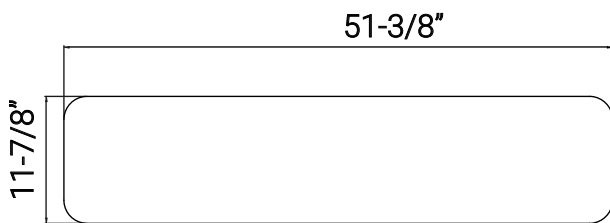

81213-SU

LFX/PUFF/35W/30K/WH

51-Inch LED Puff Ceiling Light Fixture, 35 Watts (100W=), 3000 Lumens, 3000K Warm White, 120-277 Volts, ETL Listed, White, For Residential & Commercial Use

Project: _____
Type: _____
Catalog #: _____
Date: _____
Comments: _____

Technical Specifications

Photometrics

Lumen	3500
Emitted Color	Warm White
Color Temp	3000K
Color Rendering Index (CRI)	80
Beam Spread	
Lifespan	50000

Electrical

Watt	35
Input Voltage	120-277
Power Factor	
Dimmable	Not Dimmable