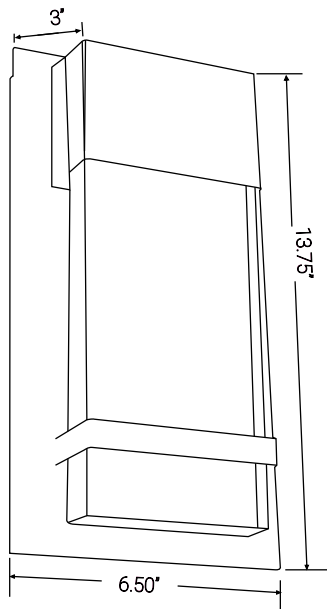

81223-SU

LFX/INN/WS/6.5"/12W/50K/BK/SEEDY

LED Wall Sconce with Rain Glass Panel, 12 Watts, 600 Lumens, Indoor/Outdoor, Black Finish, ADA Compliant, 5000K, ETL Listed

Project: _____
Type: _____
Catalog #: _____
Date: _____
Comments: _____

Technical Specifications

Photometrics

Lumen	600
Emitted Color	Super White
Color Temp	5000K
Color Rendering Index (CRI)	80+
Beam Spread	120°
Lifespan	50000

Electrical

Watt	12
Input Voltage	100-277
Power Factor	0.9
Dimmable	Not Dimmable