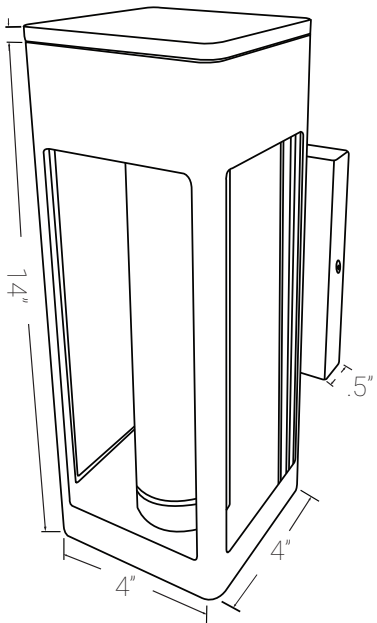

81227-SU

LFX/TERR/WS/4"/12W/3SCT/ORB/SEEDY

LED Cage Raindrop Wall Sconce Light Fixture, 12 Watts, 500 Lumens, Color Selectable 30K/40K/50K, Dimmable, 120V, ETL Listed, Oil Rubbed Bronze, For Patios, Garage & Entryway Use