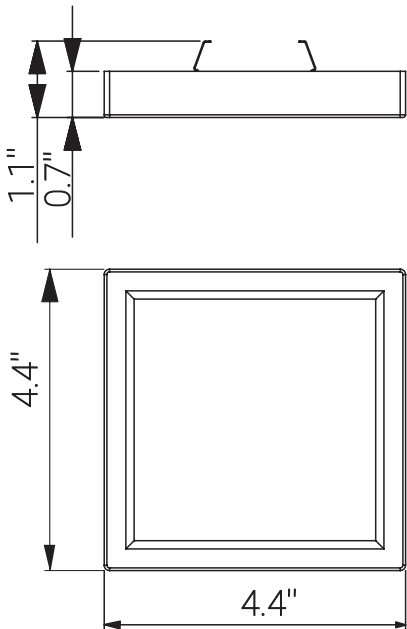

81283-SU

LFX/MP/5S/10W/E/D/SCT/WH

LED 5-Inch Square Mini Panel Light Fixture, 10W (50W=), 600 Lmns, 30K/40K/50K Selectable CCT, Dimmable, White Finish, 50,000 Hour Life Span, ETL Listed

Project: _____
Type: _____
Catalog #: _____
Date: _____
Comments: _____

Technical Specifications

Photometrics

Lumen	600
Emitted Color	CCT Selectable
Color Temp	30K/40K/50K
Color Rendering Index (CRI)	90
Beam Angle	120°
Lifespan	50000

Electrical

Watt	10
Input Voltage	120
Power Factor	0.9
Dimmable	Forward Phase (Triac or Incandescent)