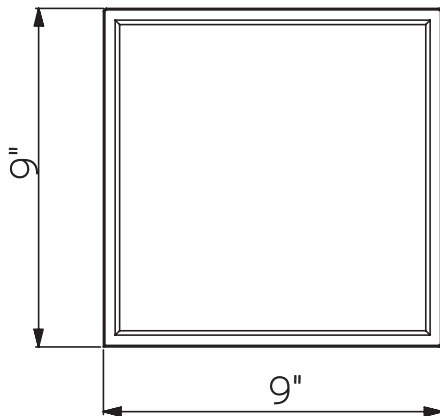

81287-SU

LFX/MP/9S/18W/CRI90/5SCT/WH

LED 9-Inch Square Mini Panel Light Fixture, 18W (100W=), 1200 Lmns, 27K/30K/35K/40K/50K Selectable CCT, Dimmable, White Finish, 50,000 Hour Life Span, ETL Listed

Project: _____
Type: _____
Catalog #: _____
Date: _____
Comments: _____