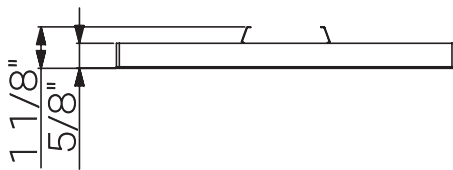

81287-SU

LFX/MP/9S/18W/CRI90/5SCT/WH

LED 9-Inch Square Mini Panel Light Fixture, 18W (100W=), 1200 Lmns, 27K/30K/35K/40K/50K Selectable CCT, Dimmable, White Finish, 50,000 Hour Life Span, ETL Listed

Project: _____
Type: _____
Catalog #: _____
Date: _____
Comments: _____

Technical Specifications

Photometrics

Lumen	1200
Emitted Color	CCT Selectable
Color Temp	27K/30K/35K/40K/50K
Color Rendering Index (CRI)	90
Beam Angle	120°
Lifespan	50000

Electrical

Watt	18
Input Voltage	120
Power Factor	0.9
Dimmable	Forward Phase (Triac or Incandescent)