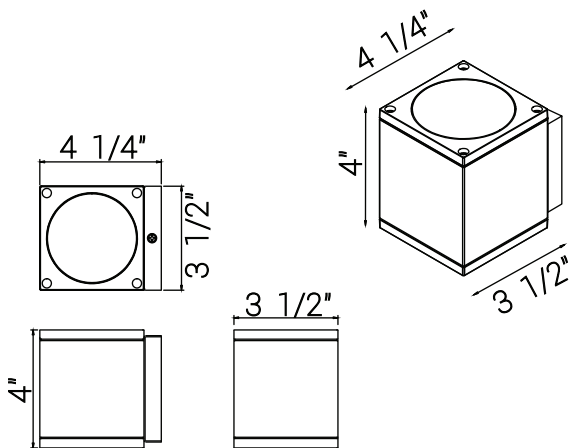

81291-SU

LFX/CUBE/S/9W/SCT/BK

LED Cube Up Or Down Outdoor Light Fixture, 9 Watts, 650 Lumens, Color Selectable 30k/40k/50k, 80 CRI, ETL Listed, Black, For Residential & Commercial Use

Project: _____
Type: _____
Catalog #: _____
Date: _____
Comments: _____

Technical Specifications

Photometrics

Lumen	650
Emitted Color	CCT Selectable
Color Temp	30K/40K/50K
Color Rendering Index (CRI)	80+
Beam Spread	120°
Lifespan	50000

Electrical

Watt	9
Input Voltage	120
Power Factor	0.9
Dimmable	Not Dimmable