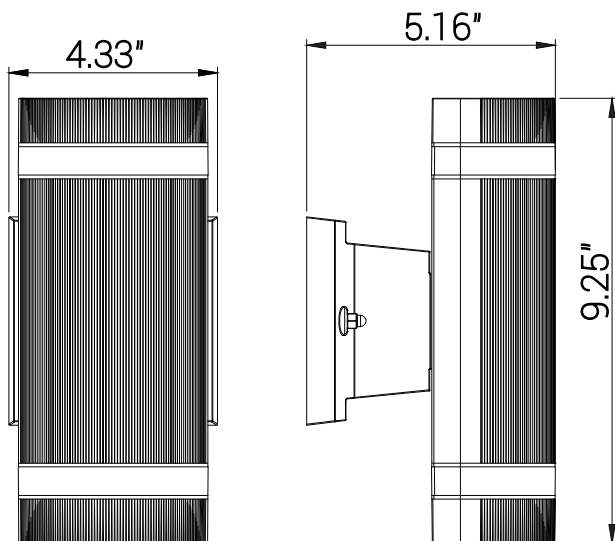

# 81294-SU

LFX/UD/HC/12W/MV/SCT/BK

LED Outdoor Half Circle Up/Down Outdoor Wall Sconce Light Fixture, 12 Watts, 850 Lumens, Color Selectable 30K/40K/50K, 120-277V, Dimmable, Black, ETL Listed, Residential & Commercial Use