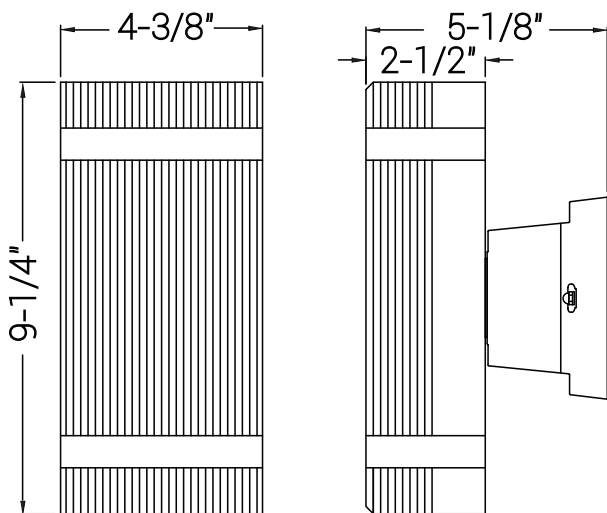

# 81295-SU

LFX/UD/REC/12W/MV/SCT/BK

LED Rectangle Up/Down Outdoor Wall Sconce Fixture, 12 Watts (120W=), Multi-Volt, 850 Lumens, Color Selectable 30K/40K/50K, 80 CRI, Dimmable, ETL Listed, for Commercial & Residential Use

## Technical Specifications