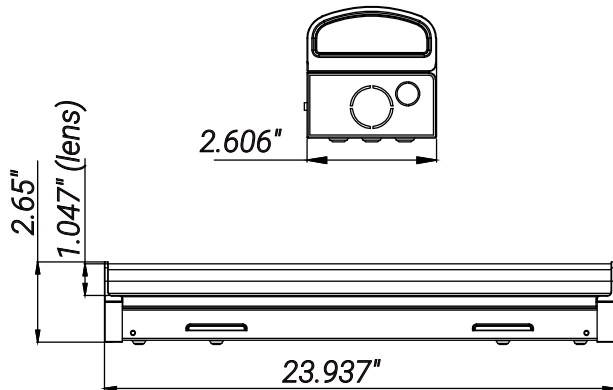

85623-SU

SF/ST/LN/24/MW/83S/MV/WH/BLS/EM

LED Linear Strip Light Fixture, Power Selectable 15W/20W/25W, 120-277 Volts, 1950-3250 Lmns, Color Selectable 35K/40K/50K, Dimmable, Motion Sensor, Battery Backup, ETL & DLC Listed, White

Project: _____
Type: _____
Catalog #: _____
Date: _____
Comments: _____

Technical Specifications

Photometrics

Lumen	2060/2742/3167
Emitted Color	CCT Selectable
Color Temp	35K/40K/50K
Color Rendering Index (CRI)	80
Beam Spread	140x110
Lifespan	50000