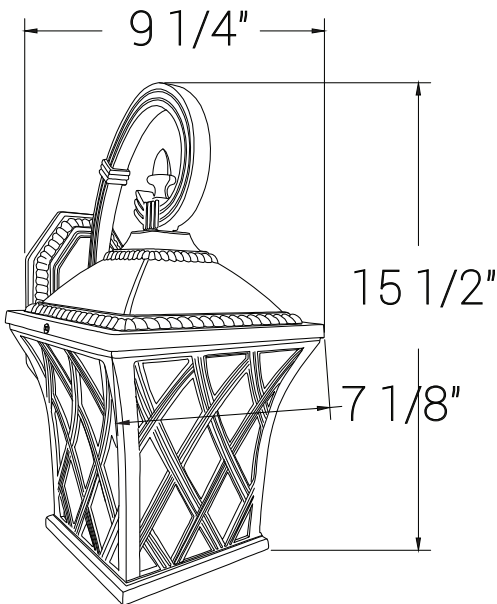

# 81300-SU

LFX/WS/CL/9W/MV/SCT/BK

LED Coach Light Outdoor Fixture, 9 Watts (60W=), Multi-Volt, 600 Lumens, Color Selectable 30K/40K/50K, Dimmable, 80 CRI, ETL Listed, Black, for Porches, Garage & Entryways